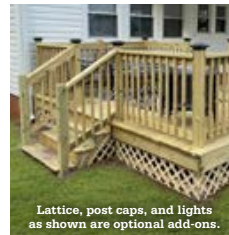

DIY DECKS

STANDARD Deck Package

6'x8'	$549
8'x12'	$792
10'x14'	$1,123
12'x16'	$1,313
16'x20'	$1,859