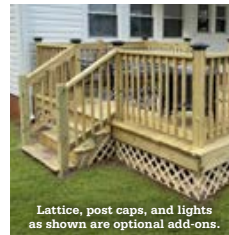

DIY DECKS

STANDARD Deck Package

6'x8'	$542
8'x12'	$782
10'x14'	$1,110
12'x16'	$1,299
16'x20'	$1,838