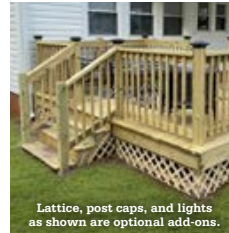

DIY DECKS

STANDARD Deck Package

6'x8'	$652
8'x12'	$986
10'x14'	$1,373
12'x16'	$1,632
16'x20'	$2,286