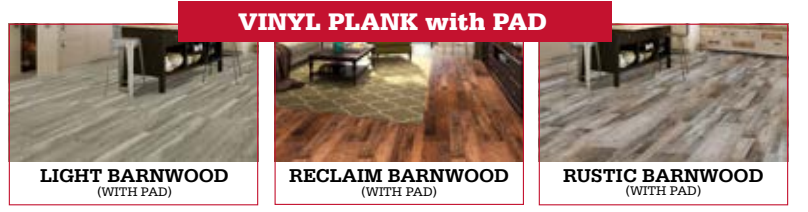

WENDELL
475 Old Wilson Rd.
919.365.5932

WILLIAMSTON
1803 W. Main St.
252.792.0400

A HOMETOWN
FAMILY-OWNED
AND OPERATED
BUSINESS
FOR 35 YEARS

FLOORING

LUXURY VINYL PLANK

Next-generation Stone Polymer Core (SPC) is 100% waterproof and installs easily on most flooring types.

SPC Vinyl Plank
Light Gray Oak.....**\$1.59** sq ft
SPC Vinyl Plank
Rustic Hickory**\$1.59** sq ft

Vinyl Plank Light Barnwood w/ pad.....**\$1.79** sq ft
Vinyl Plank Reclaim Barnwood w/ pad.....**\$1.79** sq ft
Vinyl Plank 5.5mm Rustic Barnwood w/ pad.....**\$1.79** sq ft