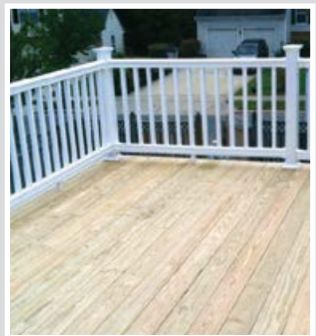

DAILY DEALS

DIY STORAGE BUILDINGS PACKAGES

SIZE	PINE	VINYL
8'x12'	.....	.....
12'x12'	.....	.....
12'x16'	.....	.....
16'x16'	.....	.....
SIZE	TREATED BARN STYLE	
10'x12'	.....	
12'x12'	.....	
12'x16'	.....	
12'x20'	.....	

DIY POLE SHED PACKAGES

IN STOCK

TRADITIONAL TRUSSES & SHED TRUSSES

Steel Trusses save you money, reduce waste, and help increase efficiency by decreasing build time.

- Solid steel construction
- Versatile, easy install
- Handcrafted, precision welded
- Offers durability and stability
- Pre-attached purlin cups for quick assembly

SIZE	ENCLOSED
24'x24'	.....
24'x36'	.....
24'x48'	.....
24'x60'	.....
30'x36'	.....
30'x48'	.....
30'x60'	.....
40'x60'	.....

Includes Steel Trusses, 6x6 Post, 25 Year Metal Roof, Nails and Screws

DIY GARAGE PACKAGES

	24x24	30x36	36x50
Metal			n/a
Vinyl w/Shingle			
Vinyl w/Shingle 1-1/2 Story			
Vinyl w/Metal Roof			
Vinyl w/Metal Roof 1-1/2 Story			

DIY DECK PACKAGES

STANDARD DECK PACKAGE

Treated lumber with lifetime warranty, nails, steps, joist hangers and blueprint.

- 6'x8' .....
- 8'x12' .....
- 10'x14' .....
- 12'x16' .....
- 16'x20' .....

VINYL RAIL DECK PACKAGE

White vinyl railing and pickets with lifetime warranty, steps, treated lumber with lifetime warranty, 2x8 joist, 16" OC, blueprint

- 6'x8' .....
- 8'x12' .....
- 10'x14' .....
- 12'x16' .....
- 16'x20' .....

CABINETS

UNFINISHED CABINETS

10'x10' Package

Unfinished Cabinet & Up

PREFINISHED WHITE CABINETS

10'x10' Package

Pre-finished Cabinet & Up

Prices based on 10' x 10' sample kitchen. Appliances not included. Price may vary based on your kitchen dimensions.

TREATED ACCESSORIES

6'x8' Treated Fence Panel.....	ea.
Treated Landscape Timbers.....	ea.
Railroad Ties	ea.
36" Pickets	ea.
5/8"x6"x72" Individual Fence Pickets.....	ea.