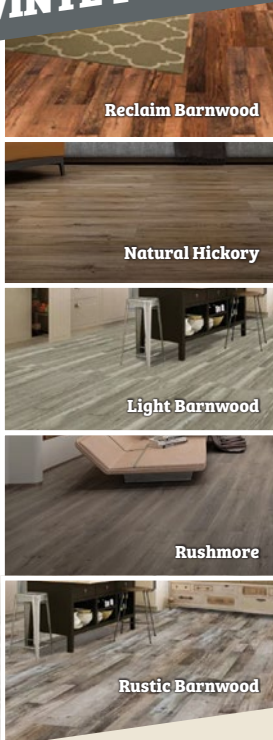

LUXURY VINYL PLANK

LVP WITH PAD
 starting at
\$1.79 sq ft

- Next-generation Stone Polymer Core (SPC)
- 100% waterproof
- Installs easily on most flooring types
- Nine color options
- Scratch resistant
- Stain resistant