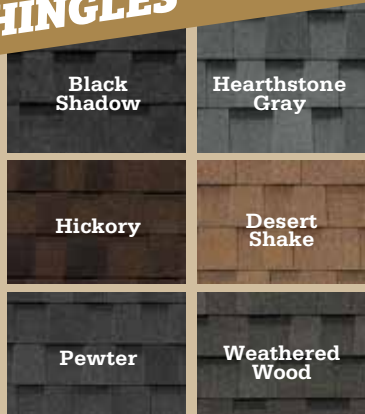

DIY'all

SHINGLES

PINNACLE PRISTINE ARCHITECTURAL
(LIMITED LIFETIME WARRANTY)

$31.69 bundle

PROLAM ARCHITECTURAL
(LIMITED LIFETIME WARRANTY)

$28.69 bundle