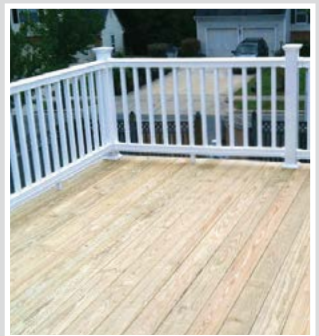

DAILY DEALS

DIY STORAGE BUILDINGS PACKAGES

SIZE	PINE	VINYL
8'x12'	.....	.....
12'x12'	.....	.....
12'x16'	.....	.....
16'x16'	.....	.....
SIZE	TREATED BARN STYLE	
10'x12'	.....	
12'x12'	.....	
12'x16'	.....	
12'x20'	.....	

DIY POLE SHED PACKAGES

IN STOCK

TRADITIONAL TRUSSES & SHED TRUSSES

Steel Trusses save you money, reduce waste, and help increase efficiency by decreasing build time.

- Solid steel construction
- Versatile, easy install
- Handcrafted, precision welded
- Offers durability and stability
- Pre-attached purlin cups for quick assembly

SIZE	ENCLOSED
24'x24'	.....
24'x36'	.....
24'x48'	.....
24'x60'	.....
30'x36'	.....
30'x48'	.....
30'x60'	.....
40'x60'	.....

Includes Steel Trusses, 6x6 Post, 25 Year Metal Roof, Nails and Screws

DIY GARAGE PACKAGES

	24x24	30x36	36x50
Metal	.....	.....	n/a
Vinyl w/Shingle	.....	.....	.....
Vinyl w/Shingle 1-1/2 Story	.....	.....	.....
Vinyl w/Metal Roof	.....	.....	.....
Vinyl w/Metal Roof 1-1/2 Story	.....	.....	.....

DIY DECK PACKAGES

STANDARD DECK PACKAGE

Treated lumber with lifetime warranty, nails, steps, joist hangers and blueprint.

- 6'x8' .....
- 8'x12' .....
- 10'x14' .....
- 12'x16' .....
- 16'x20' .....

VINYL RAIL DECK PACKAGE

White vinyl railing and pickets with lifetime warranty, steps, treated lumber with lifetime warranty, 2x8 joist, 16" OC, blueprint

- 6'x8' .....
- 8'x12' .....
- 10'x14' .....
- 12'x16' .....
- 16'x20' .....

CABINETS

UNFINISHED CABINETS

10'x10' Package

Unfinished Cabinet & Up

PREFINISHED WHITE CABINETS

10'x10' Package

Pre-finished Cabinet & Up

Prices based on 10' x 10' sample kitchen. Appliances not included. Price may vary based on your kitchen dimensions.

TREATED ACCESSORIES