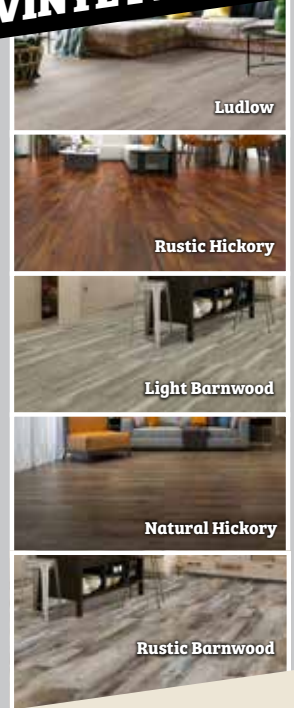

LIMITED LIFETIME WARRANTY
\$28.99 bundle

PAINTED METAL ROOFING 40 YEAR • 29 GAUGE

\$2.69 /sq ft

- 15+ color options
- Order custom lengths
- Standard turnaround is 2-3 business days on special orders

LUXURY VINYL PLANK

LVP WITH PAD
starting at
\$1.67 sq ft

- Next-generation Stone Polymer Core (SPC)
- 100% waterproof
- Installs easily on most flooring types
- Nine color options
- Scratch resistant
- Stain resistant

VINYL SIDING